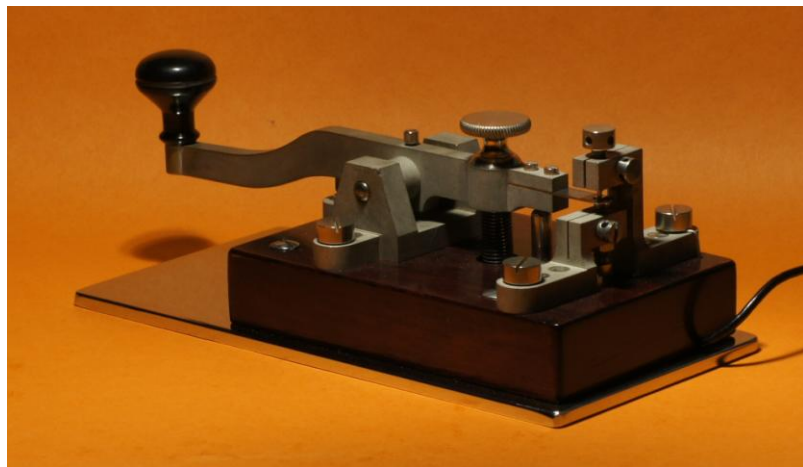

THIS KEY WAS MADE BY SWEDISH MANUFACTURER LARS MAGNUS ERICSSON.
FOUNDER OF WHAT WE KNOW TODAY AS SONY-ERICSSON!
APPROXIMATELY 1876

”STATS TELEGRAF NØGLE”

OZ8SO

TELEGRAPH KEY COLLECTION

DANISH MADE KEY
THE CLASSIC DANISH LAND LINE KEY

"STATSTELEGRAF NØGLE_2"

OZ8SO

TELEGRAPH KEY COLLECTION

MADE BY OZ7SX (2011)
THE CLASSIC DANISH LAND LINE KEY. MADE AS AN EXACTLY REPLICA OF
KEY No. 5014

"STATSTELEGRAF NØGLE_3 "MOSEEG"

OZ8S0

TELEGRAPH KEY COLLECTION

DANISH LAND LINE KEY ON OAK BASE
FROM PETER NIELSEN

GREAT NORTHERN TELEGRAPH COMPANY

OZ8S0

TELEGRAPH KEY COLLECTION

DANISH MADE KEY SIMILAR TO "STATSTELEGRAF NØGLEN"
BUT MADE BY GNT AND FINISHED IN MATT NICKEL
S/N 74154

BUNELL MINIATURE KEY

OZ8S0

TELEGRAPH KEY COLLECTION

AMERICAN MADE MINIATURE KEY. SOLID BRASS AND BAKELITE ON TEAK BASE.

GREAT NORTHERN TELEGRAPH CO. MODEL ME605

OZ8SO

TELEGRAPH KEY COLLECTION

THIS KEY WAS MADE BY DANISH COMPANY GREAT NORTHERN TELEGRAPH COMPANY (GNT) MODEL DESIGNATION IS ME-605. THE HOUSING IS BLACK BAKELITE, AND THE BLACK BASE IS CAST ZINC. THIS SPECIMEN HAS AN ADDITIONAL LABEL ON THE TOP WITH ENGRAVED NATO STOCK NUMBER. SERIAL No 105338