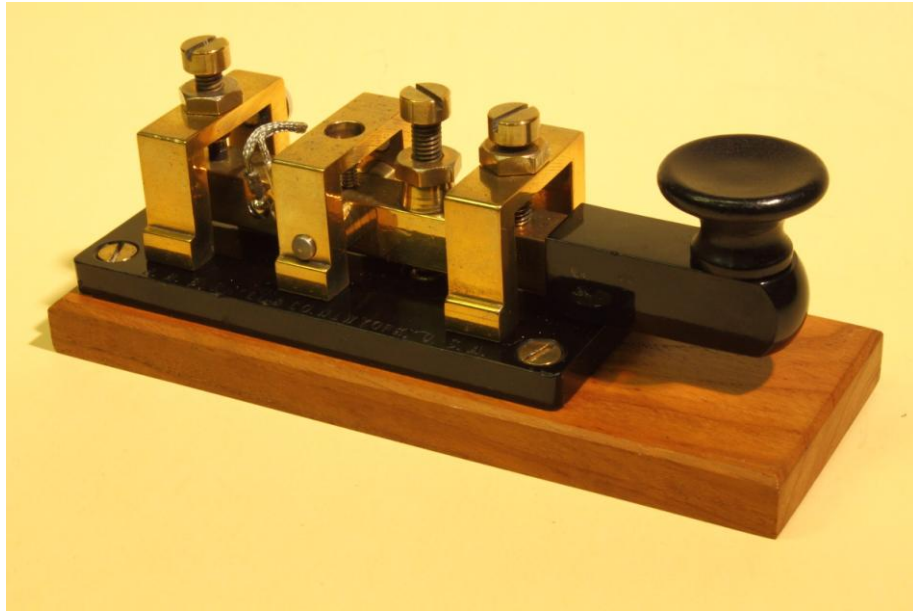

SWEDISH KEY

OZ8S0

TELEGRAPH KEY COLLECTION

PURCHASED FROM "RADIO REX" SWEDEN 1976
WITH A UNIQUE SPRING SYSTEM

"TELEFONBOGEN" (TELEPHONE BOOK)

OZ8SO

TELEGRAPH KEY COLLECTION

THIS IS A REPLICA OF THE MINIATURE KEY USED BY DANISH CLANDESTINE OPERATORS DURING WWII TOGETHER WITH THE FAMOUS "TELEPHONE BOOK" TRANSCEIVER.
THIS IS AN EXCELLENT KEY DESPITE ITS SMALL SIZE!
THIS KEY WAS MADE BY OZ7LS.

BUNELL MINIATURE KEY

OZ8S0

TELEGRAPH KEY COLLECTION

AMERICAN MADE MINIATURE KEY. SOLID BRASS AND BAKELITE ON TEAK BASE.

GREAT NORTHERN TELEGRAPH CO. MODEL ME605

OZ8SO

TELEGRAPH KEY COLLECTION

THIS KEY WAS MADE BY DANISH COMPANY GREAT NORTHERN TELEGRAPH COMPANY (GNT) MODEL DESIGNATION IS ME-605. THE HOUSING IS BLACK BAKELITE, AND THE BLACK BASE IS CAST ZINC. THIS SPECIMEN HAS AN ADDITIONAL LABEL ON THE TOP WITH ENGRAVED NATO STOCK NUMBER. SERIAL No 105338