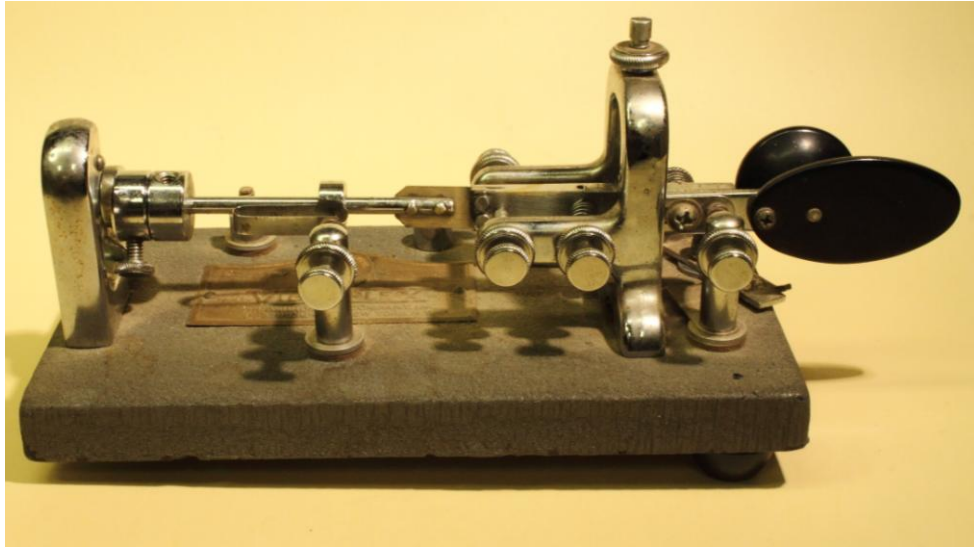

SM19 STATION KEY

SM19 RADIO SET
IN JEEP

OZ8SO

TELEGRAPH KEY COLLECTION

CANADIAN MADE KEY. USED WITH SM19
RADIO STATIONS

VIBROPLEX STANDARD

OZ8SO

TELEGRAPH KEY COLLECTION