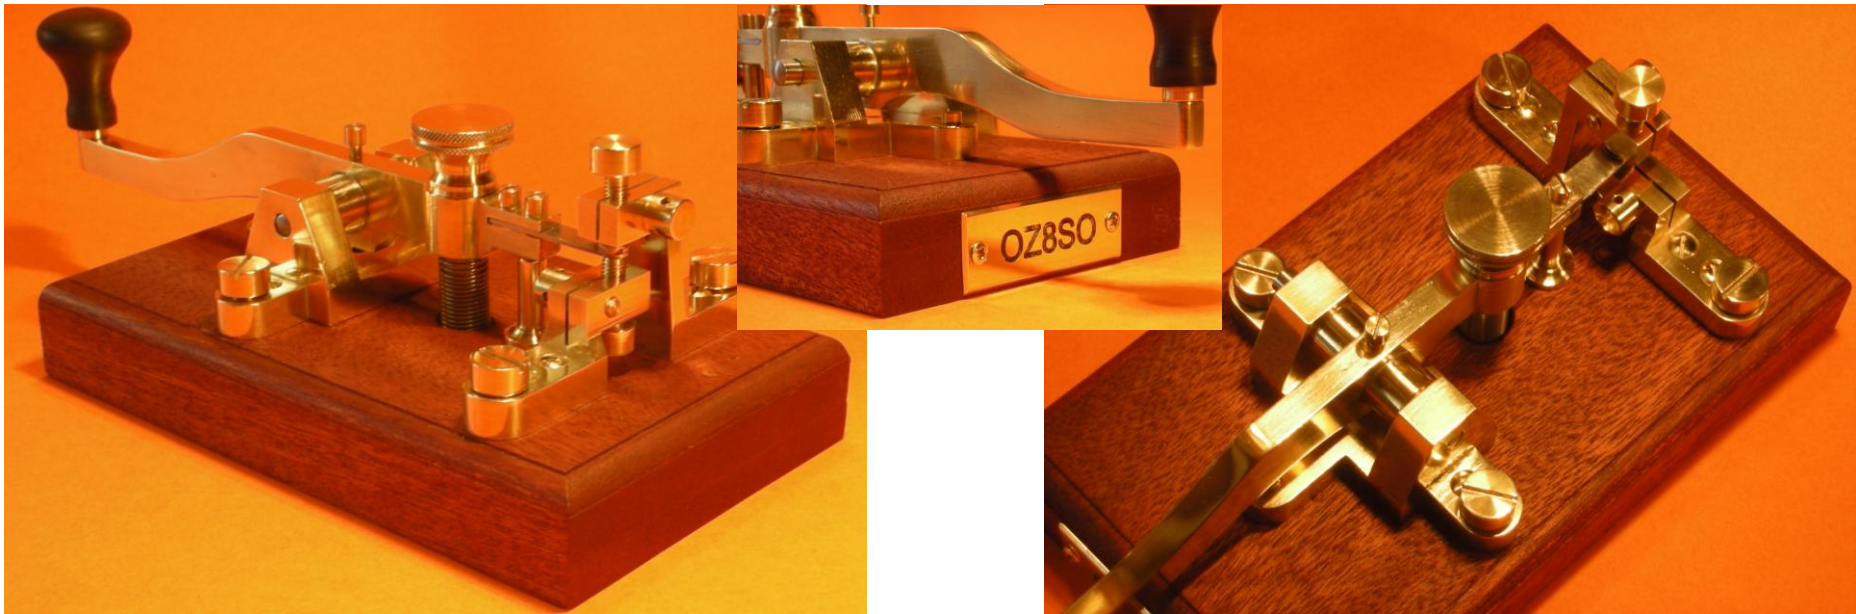

"STATSTELEGRAF NØGLE_2"

OZ8SO

TELEGRAPH KEY COLLECTION

MADE BY OZ7SX (2011)
THE CLASSIC DANISH LAND LINE KEY. MADE AS AN EXACTLY REPLICA OF
KEY No. 5014