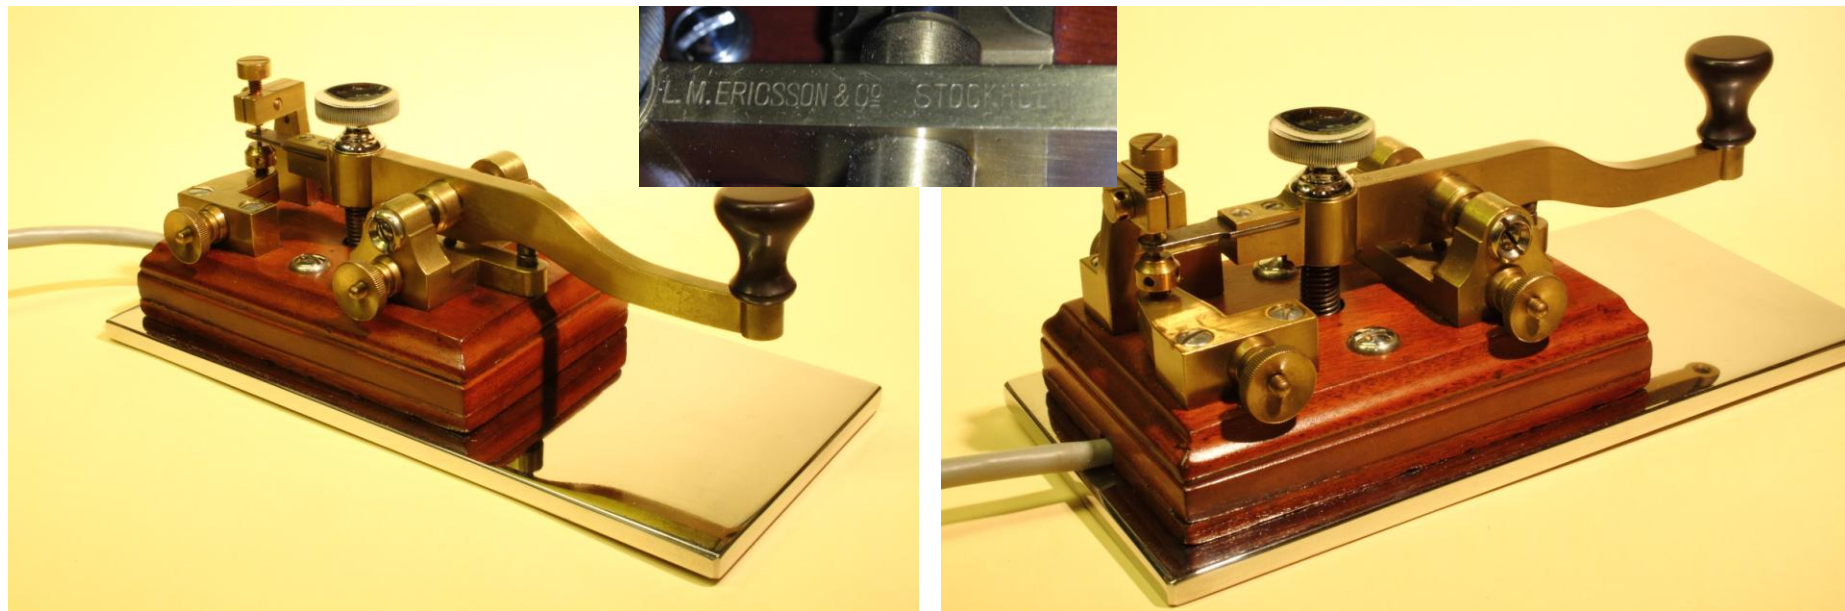

L. M. ERICSSON & Co, STOCKHOLM (LME)

OZ8S0

TELEGRAPH KEY COLLECTION

THIS KEY WAS MADE BY SWEDISH MANUFACTURER LARS MAGNUS ERICSSON.
FOUNDER OF WHAT WE KNOW TODAY AS SONY-ERICSSON!
APPROXIMATELY 1876