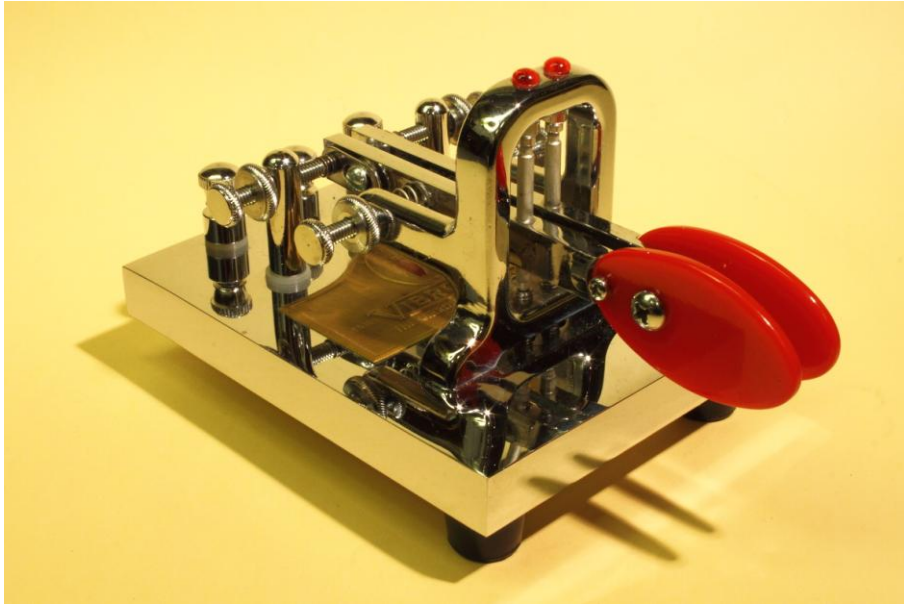

VIBROPLEX DUAL PADDLE

OZ8SO

TELEGRAPH KEY COLLECTION

PURCHASED FROM THE VIBROPLEX COMPANY IN 1974
SERIAL No 5277