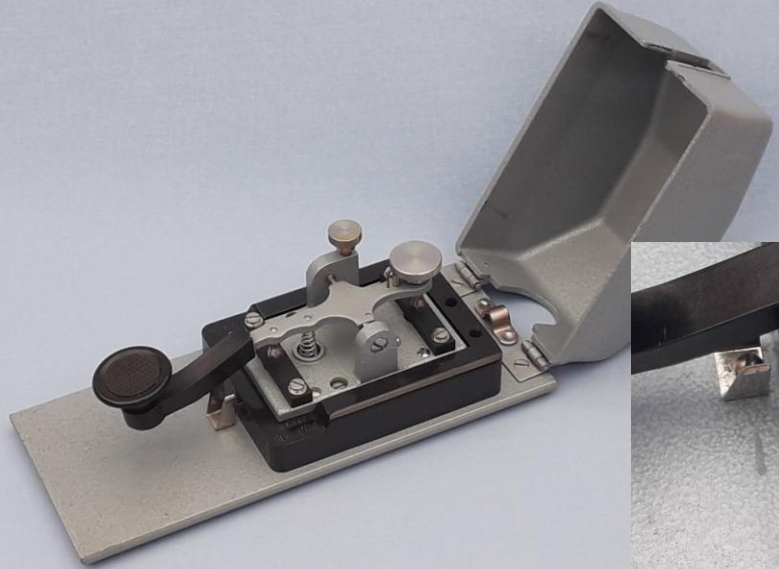

JUNKER (AFTER WWII)

OZ8SO

TELEGRAPH KEY COLLECTION

GERMAN "JUNKER" FROM 1946 AND LATER PRODUCED IN
HANNEF / RFC
LESS ENGRAVING ON ADJUSTMENT SCREWS.