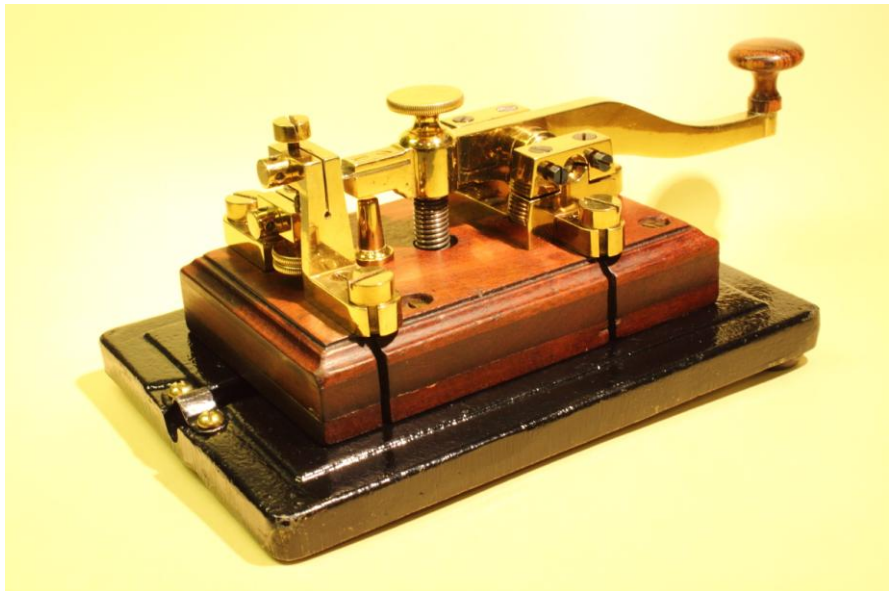

ÖLLER_3

OZ8SO

TELEGRAPH KEY COLLECTION

FROM SVENDBORG NAVIGATIONS SKOLE