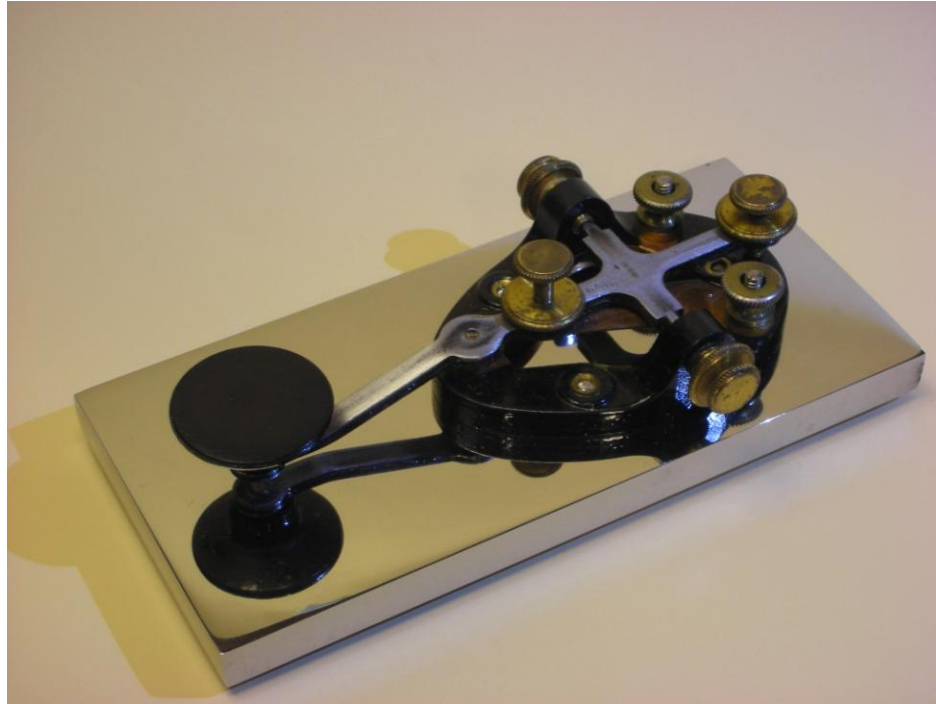

J-38_1

OZ8S0

TELEGRAPH KEY COLLECTION

CLASSIC AMERICAN J38 KEY. MADE BY LIONEL COORPORATION
FROM PETER ON MY 60 YEAR BIRTHDAY

J-38_2

OZ8S0

TELEGRAPH KEY COLLECTION

CLASSIC AMERICAN J38 KEY. ON POLISHED STAINLESS STEEL BASE