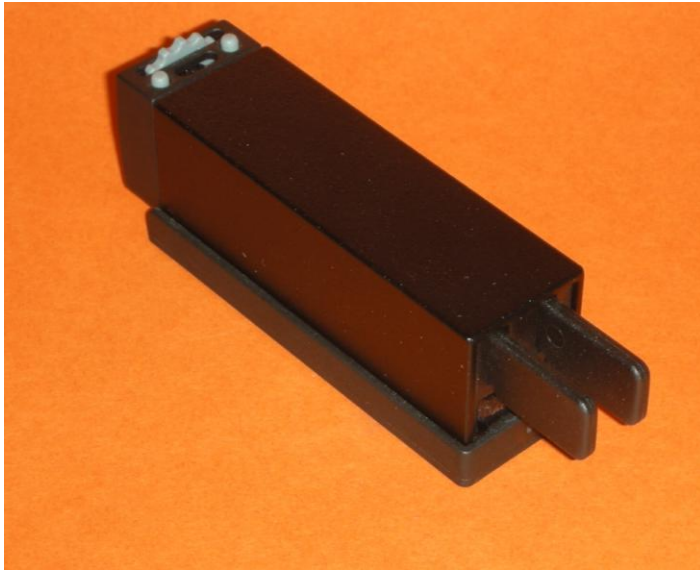

PALM KEY

OZ8S0

TELEGRAPH KEY COLLECTION

AMERICAN MADE MINIATURE ELECTRONIC KEY
KEYING MODE IS IAMBIC "A" AND "B"
PLUS "ULTIMATIC"