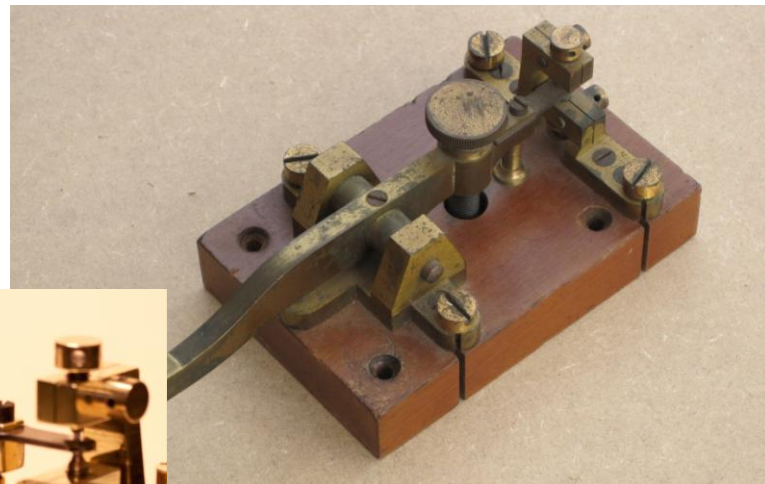

THIS KEY WAS MADE BY SWEDISH MANUFACTURER LARS MAGNUS ERICSSON.
FOUNDER OF WHAT WE KNOW TODAY AS SONY-ERICSSON!
APPROXIMATELY 1876

”STATS TELEGRAF NØGLE”

OZ8SO

TELEGRAPH KEY COLLECTION

DANISH MADE KEY
THE CLASSIC DANISH LAND LINE KEY