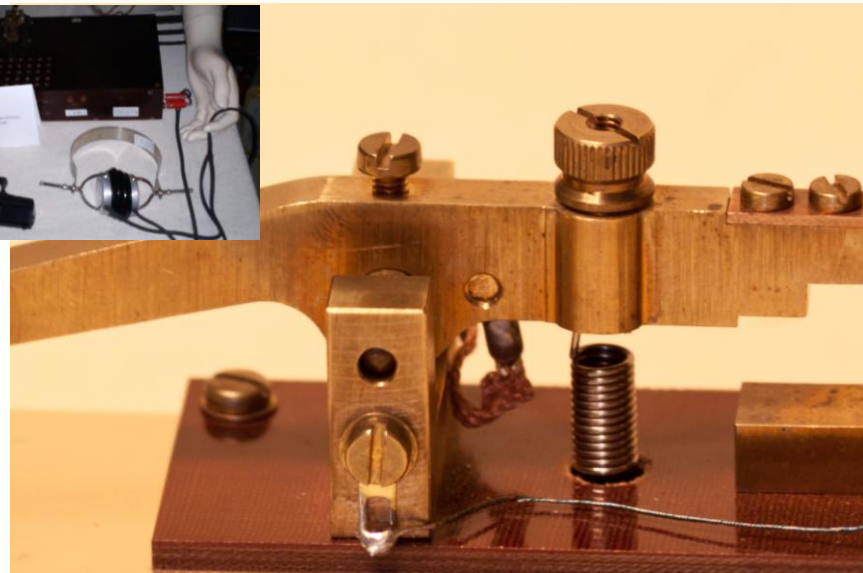

SWEDISH KEY

OZ8S0

TELEGRAPH KEY COLLECTION

PURCHASED FROM "RADIO REX" SWEDEN 1976
WITH A UNIQUE SPRING SYSTEM

"TELEFONBOGEN" (TELEPHONE BOOK)

OZ8SO

TELEGRAPH KEY COLLECTION

THIS IS A REPLICA OF THE MINIATURE KEY USED BY DANISH CLANDESTINE OPERATORS DURING WWII TOGETHER WITH THE FAMOUS "TELEPHONE BOOK" TRANSCEIVER.
THIS IS AN EXCELLENT KEY DESPITE ITS SMALL SIZE!
THIS KEY WAS MADE BY OZ7LS.