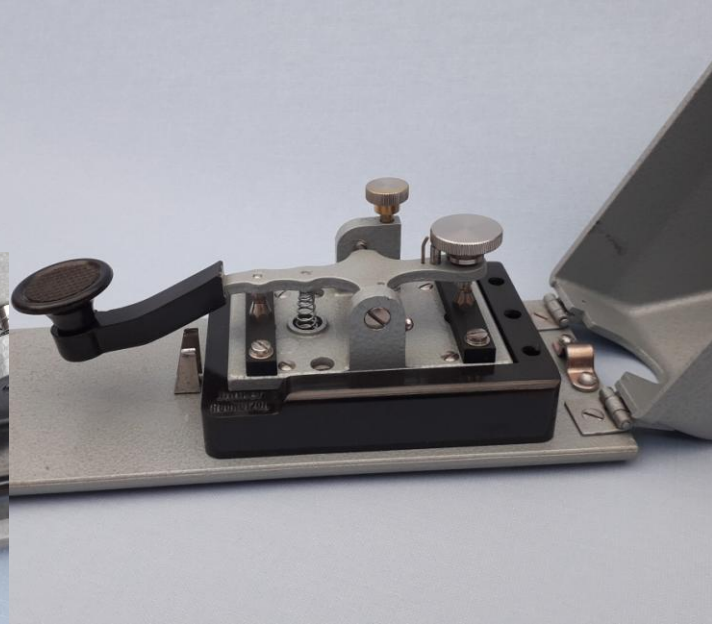

JUNKER (AFTER WWII)

OZ8SO

TELEGRAPH KEY COLLECTION

GERMAN "JUNKER" FROM 1946 AND LATER PRODUCED IN
HANNEF / RFC
LESS ENGRAVING ON ADJUSTMENT SCREWS.