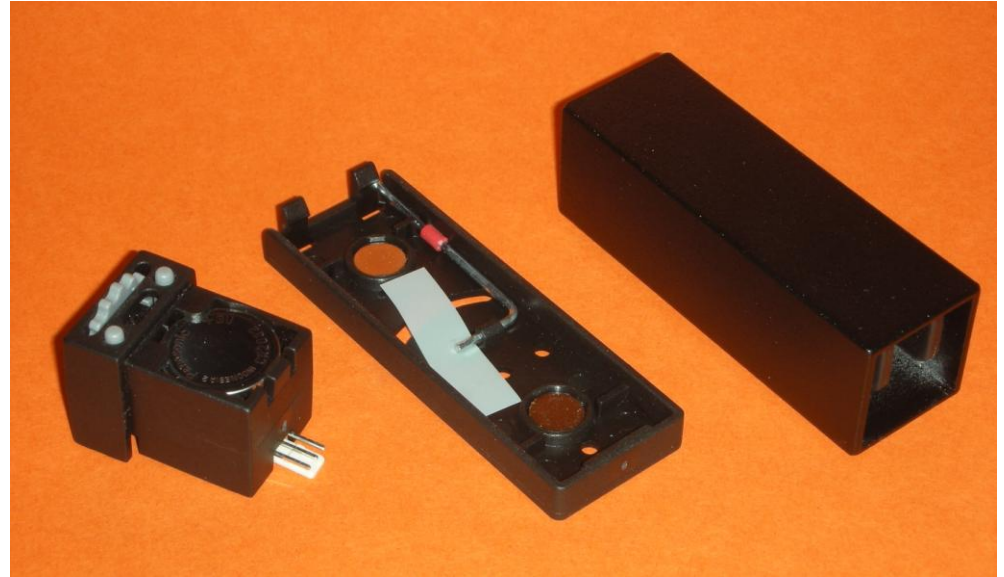

PALM KEY

OZ8S0

TELEGRAPH KEY COLLECTION

AMERICAN MADE MINIATURE ELECTRONIC KEY
KEYING MODE IS IAMBIC "A" AND "B"
PLUS "ULTIMATIC"