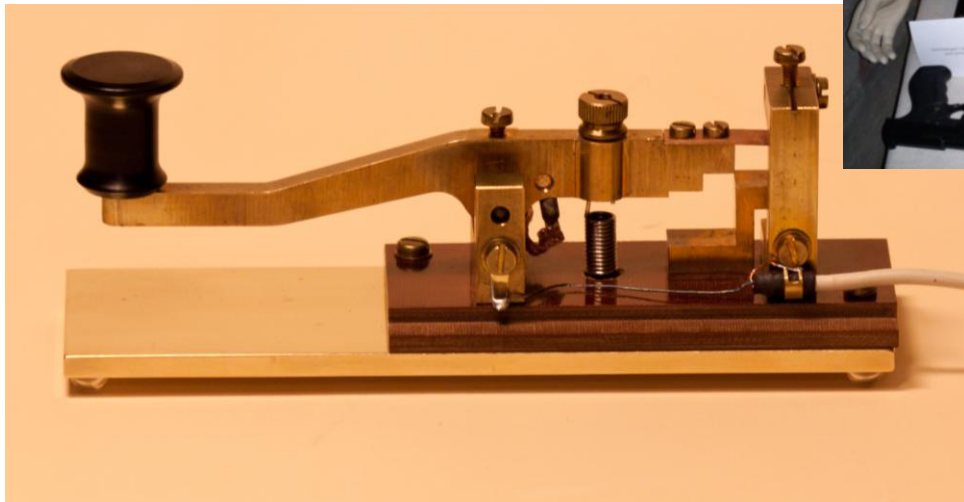

SWEDISH KEY

OZ8S0

TELEGRAPH KEY COLLECTION

PURCHASED FROM "RADIO REX" SWEDEN 1976
WITH A UNIQUE SPRING SYSTEM

"TELEFONBOGEN" (TELEPHONE BOOK)

OZ8SO

TELEGRAPH KEY COLLECTION

THIS IS A REPLICA OF THE MINIATURE KEY USED BY DANISH CLANDESTINE OPERATORS DURING WWII TOGETHER WITH THE FAMOUS "TELEPHONE BOOK" TRANSCEIVER.
THIS IS AN EXCELLENT KEY DESPITE ITS SMALL SIZE!
THIS KEY WAS MADE BY OZ7LS.