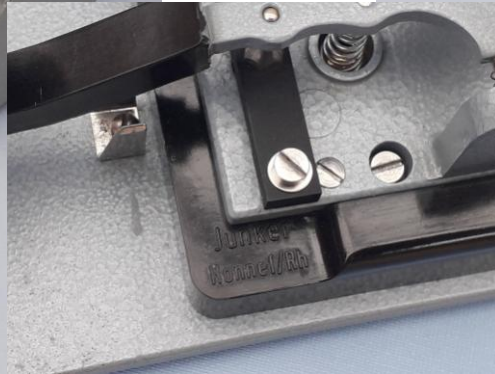

JUNKER (AFTER WWII)

OZ8SO

TELEGRAPH KEY COLLECTION

GERMAN "JUNKER" FROM 1946 AND LATER PRODUCED IN
HANNEF / RFC
LESS ENGRAVING ON ADJUSTMENT SCREWS.