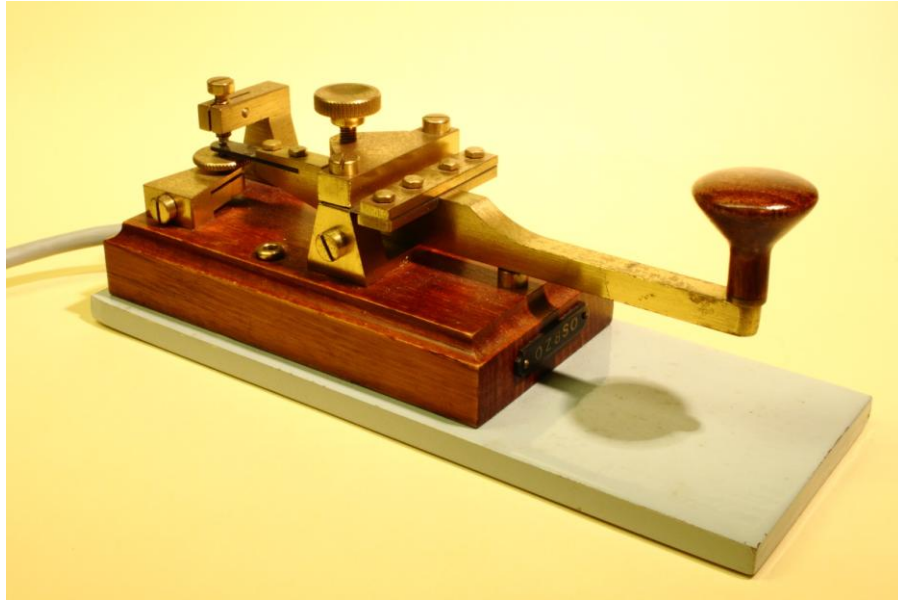

SWEDISH KEY

OZ8S0

TELEGRAPH KEY COLLECTION

PURCHASED FROM "RADIO REX" SWEDEN 1976
WITH A UNIQUE SPRING SYSTEM