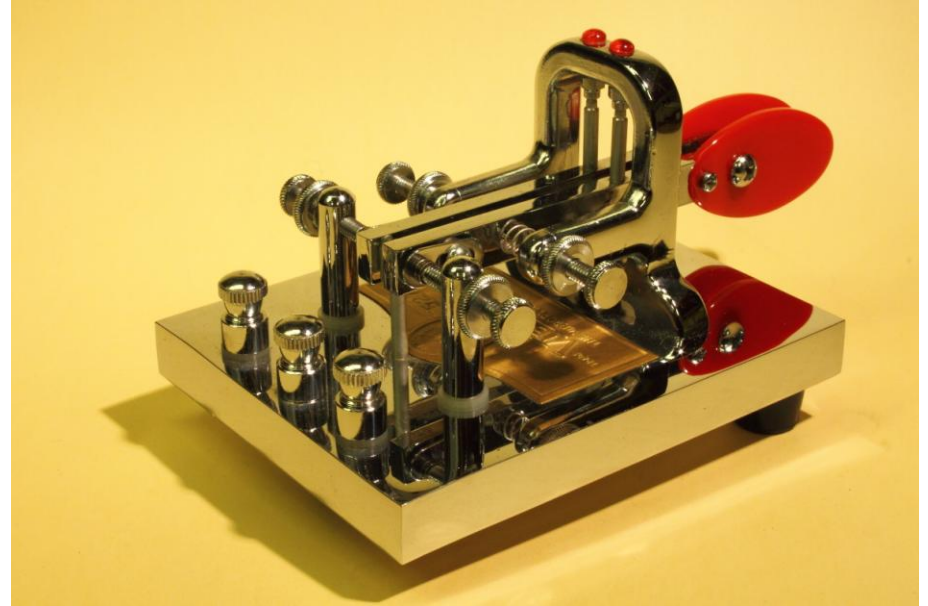

VIBROPLEX DUAL PADDLE

OZ8SO

TELEGRAPH KEY COLLECTION

PURCHASED FROM THE VIBROPLEX COMPANY IN 1974
SERIAL No 5277