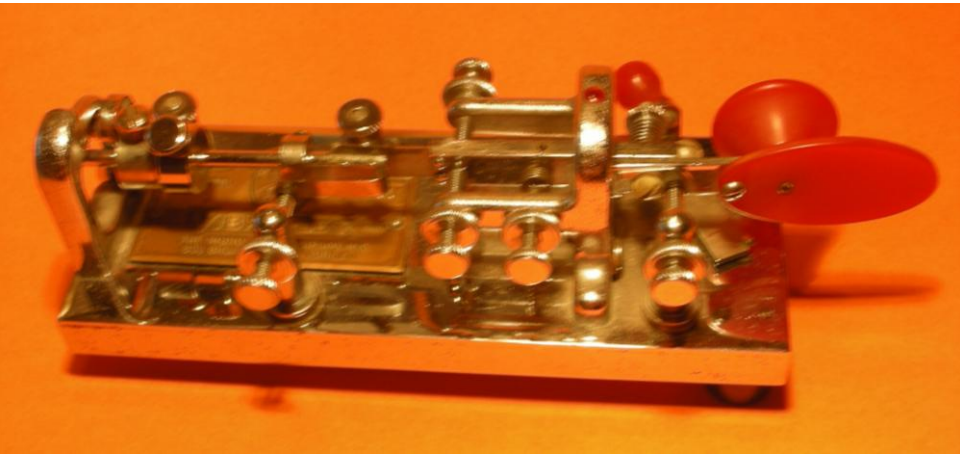

VIBROPLEX BLUE RACER

OZ8SO

TELEGRAPH KEY COLLECTION

(SERIAL No . 157856)