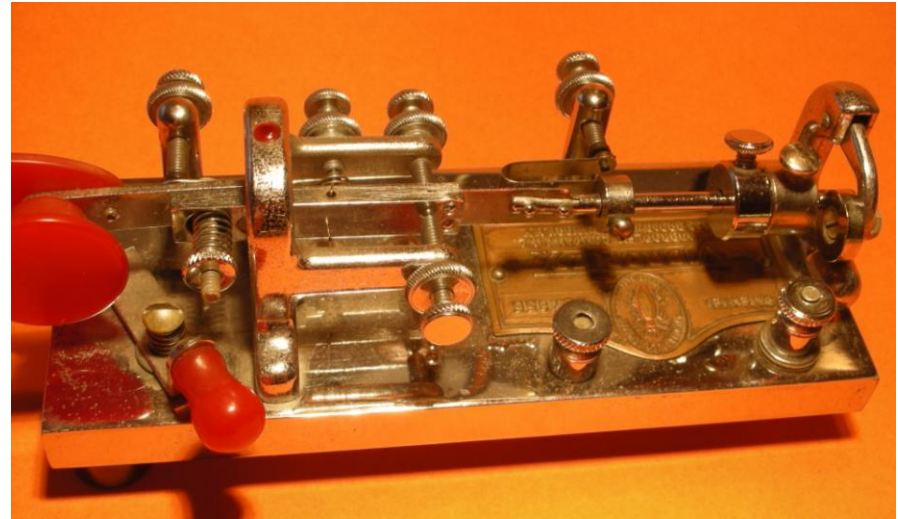

VIBROPLEX BLUE RACER

OZ8SO

TELEGRAPH KEY COLLECTION

(SERIAL No . 157856)