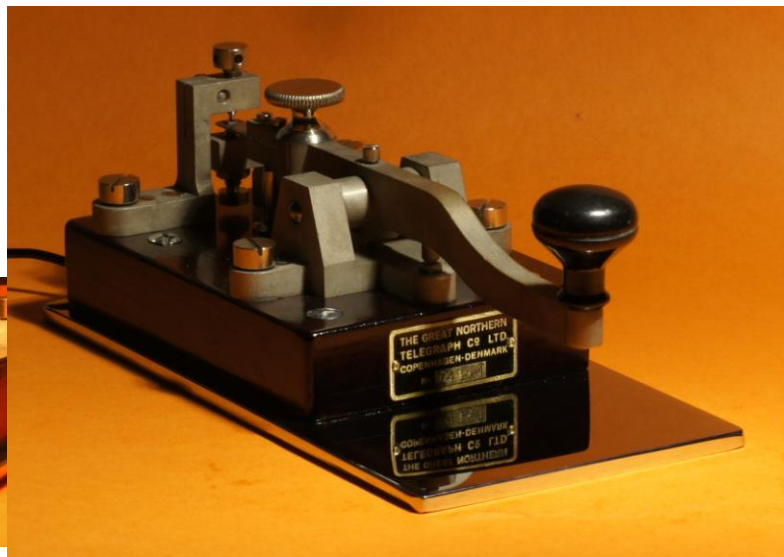

THIS KEY WAS MADE BY SWEDISH MANUFACTURER LARS MAGNUS ERICSSON.
FOUNDER OF WHAT WE KNOW TODAY AS SONY-ERICSSON!
APPROXIMATELY 1876

”STATS TELEGRAF NØGLE”

OZ8SO

TELEGRAPH KEY COLLECTION

DANISH MADE KEY
THE CLASSIC DANISH LAND LINE KEY

"STATSTELEGRAF NØGLE_2"

OZ8SO

TELEGRAPH KEY COLLECTION

MADE BY OZ7SX (2011)
THE CLASSIC DANISH LAND LINE KEY. MADE AS AN EXACTLY REPLICA OF
KEY No. 5014

"STATSTELEGRAF NØGLE_3 "MOSEEG"

OZ8S0

TELEGRAPH KEY COLLECTION

DANISH LAND LINE KEY ON OAK BASE
FROM PETER NIELSEN

GREAT NORTHERN TELEGRAPH COMPANY

OZ8S0

TELEGRAPH KEY COLLECTION

DANISH MADE KEY SIMILAR TO "STATSTELEGRAF NØGLEN"
BUT MADE BY GNT AND FINISHED IN MATT NICKEL
S/N 74154

BUNELL MINIATURE KEY

OZ8S0

TELEGRAPH KEY COLLECTION

AMERICAN MADE MINIATURE KEY. SOLID BRASS AND BAKELITE ON TEAK BASE.

GREAT NORTHERN TELEGRAPH CO. MODEL ME605

OZ8SO

TELEGRAPH KEY COLLECTION

THIS KEY WAS MADE BY DANISH COMPANY GREAT NORTHERN TELEGRAPH COMPANY (GNT) MODEL DESIGNATION IS ME-605. THE HOUSING IS BLACK BAKELITE, AND THE BLACK BASE IS CAST ZINC. THIS SPECIMEN HAS AN ADDITIONAL LABEL ON THE TOP WITH ENGRAVED NATO STOCK NUMBER. SERIAL No 105338