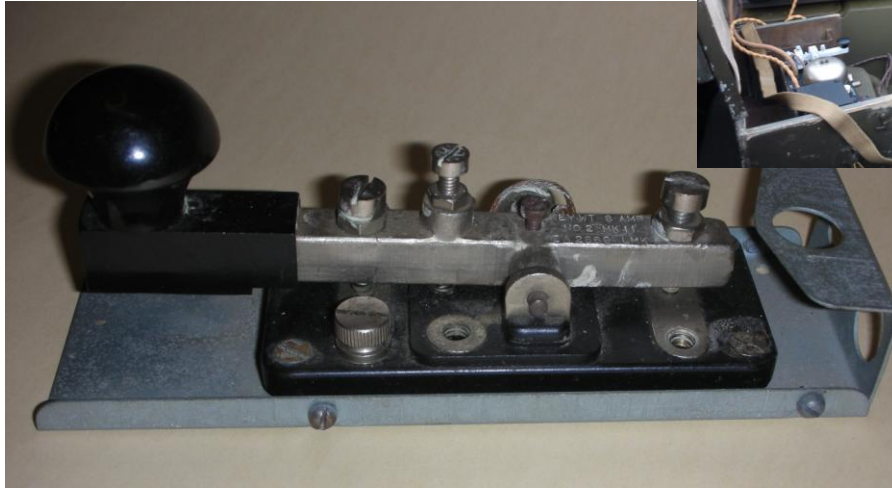

OZ8SO

TELEGRAPH KEY COLLECTION

CANADIAN MADE KEY. USED WITH SM19
RADIO STATIONS