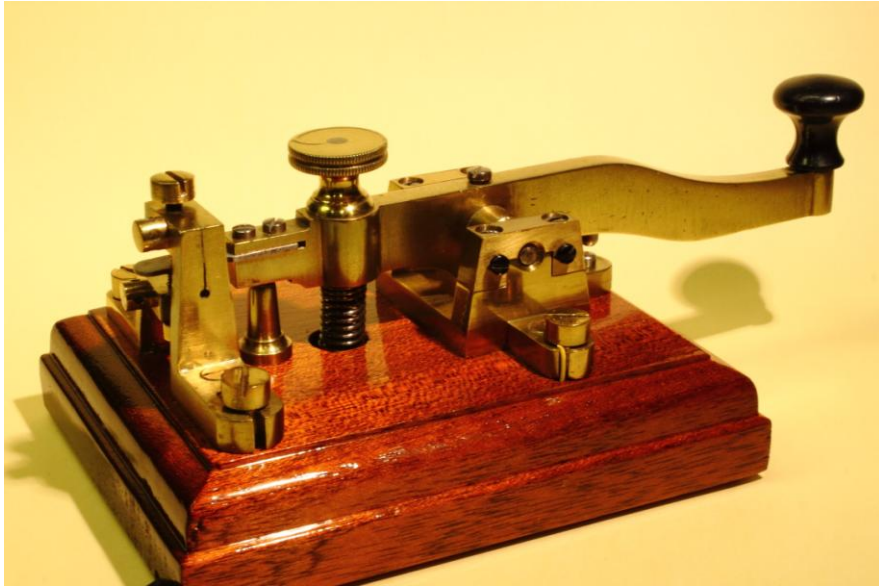

OZ850 TELEGRAPH KEY COLLECTION

ÖLLER KEY_1

OZ8SO

TELEGRAPH KEY COLLECTION

SWEDISH MADE KEY. BY ANTON HENRIC ÖLLER. SWEDISH PATENT NO 54.
APPROXIMATELY 1857.
FROM OZ3WZ/OZ2KD

ÖLLER_2

OZ8S0

TELEGRAPH KEY COLLECTION