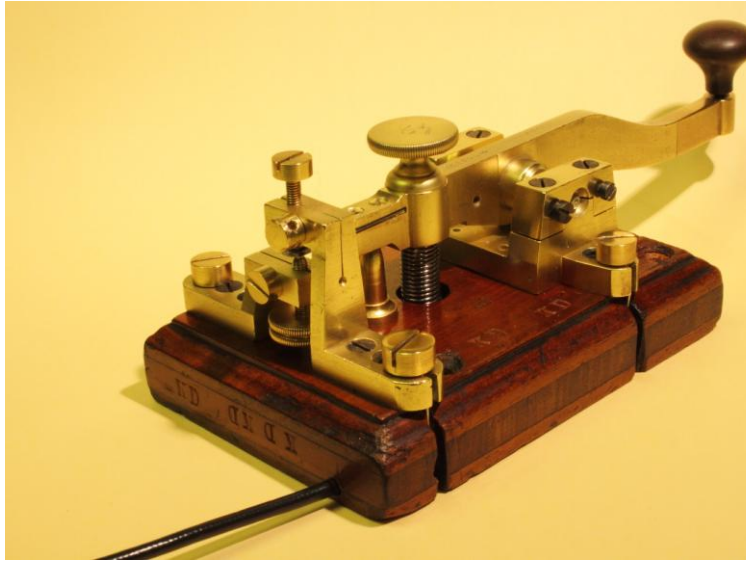

OZ850 TELEGRAPH KEY COLLECTION

ÖLLER KEY_1

OZ8SO

TELEGRAPH KEY COLLECTION

SWEDISH MADE KEY. BY ANTON HENRIC ÖLLER. SWEDISH PATENT NO 54.
APPROXIMATELY 1857.
FROM OZ3WZ/OZ2KD

ÖLLER_2

OZ8S0

TELEGRAPH KEY COLLECTION

THIS KEY WAS MADE BY SWEDISH MANUFACTURER LARS MAGNUS ERICSSON.
FOUNDER OF WHAT WE KNOW TODAY AS SONY-ERICSSON!
APPROXIMATELY 1876

”STATS TELEGRAF NØGLE”

OZ8SO

TELEGRAPH KEY COLLECTION

DANISH MADE KEY
THE CLASSIC DANISH LAND LINE KEY