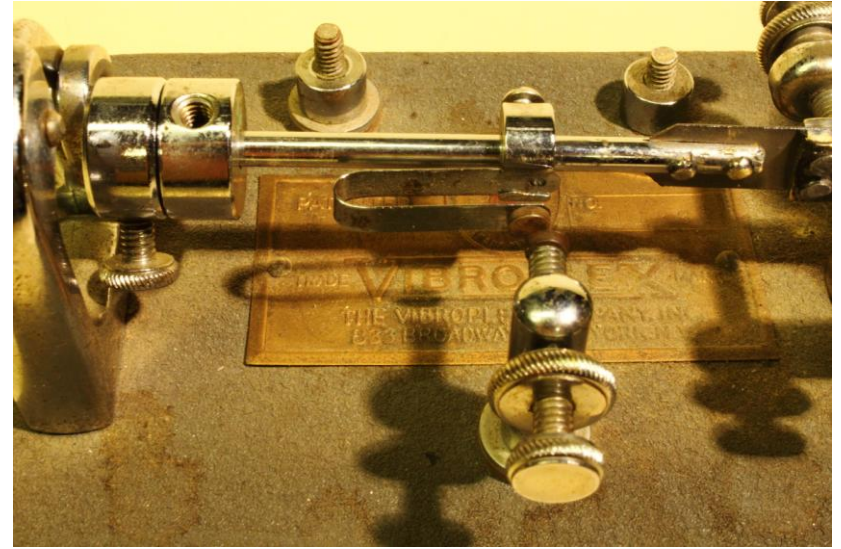

SM19 STATION KEY

SM19 RADIO SET
IN JEEP

OZ8SO

TELEGRAPH KEY COLLECTION

CANADIAN MADE KEY. USED WITH SM19
RADIO STATIONS

VIBROPLEX STANDARD

OZ8SO

TELEGRAPH KEY COLLECTION