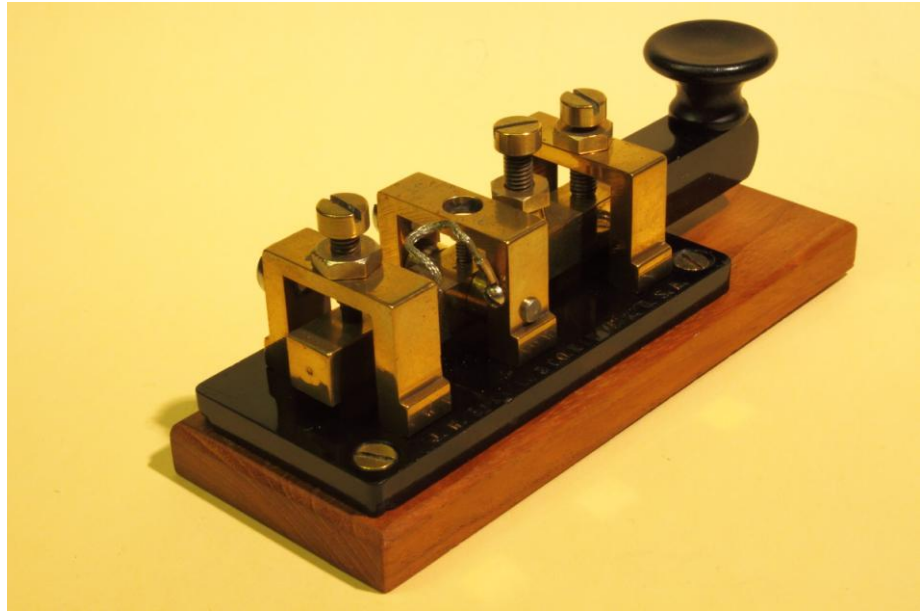

SWEDISH KEY

OZ8S0

TELEGRAPH KEY COLLECTION

PURCHASED FROM "RADIO REX" SWEDEN 1976
WITH A UNIQUE SPRING SYSTEM

"TELEFONBOGEN" (TELEPHONE BOOK)

OZ8SO

TELEGRAPH KEY COLLECTION

THIS IS A REPLICA OF THE MINIATURE KEY USED BY DANISH CLANDESTINE OPERATORS DURING WWII TOGETHER WITH THE FAMOUS "TELEPHONE BOOK" TRANSCEIVER.
THIS IS AN EXCELLENT KEY DESPITE ITS SMALL SIZE!
THIS KEY WAS MADE BY OZ7LS.

BUNELL MINIATURE KEY

OZ8S0

TELEGRAPH KEY COLLECTION

AMERICAN MADE MINIATURE KEY. SOLID BRASS AND BAKELITE ON TEAK BASE.

GREAT NORTHERN TELEGRAPH CO. MODEL ME605

OZ8SO

TELEGRAPH KEY COLLECTION

THIS KEY WAS MADE BY DANISH COMPANY GREAT NORTHERN TELEGRAPH COMPANY (GNT) MODEL DESIGNATION IS ME-605. THE HOUSING IS BLACK BAKELITE, AND THE BLACK BASE IS CAST ZINC. THIS SPECIMEN HAS AN ADDITIONAL LABEL ON THE TOP WITH ENGRAVED NATO STOCK NUMBER. SERIAL No 105338