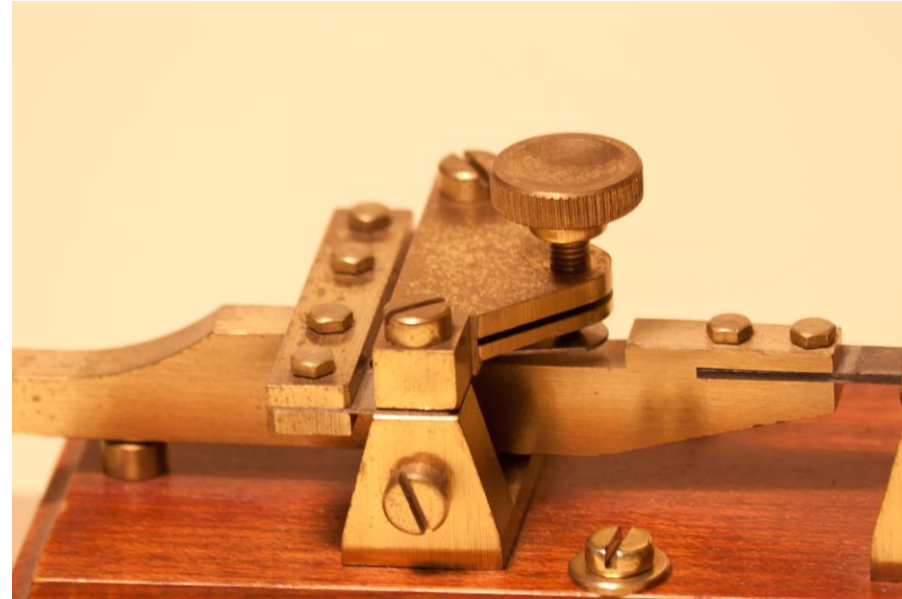

SWEDISH KEY

OZ8S0

TELEGRAPH KEY COLLECTION

PURCHASED FROM "RADIO REX" SWEDEN 1976
WITH A UNIQUE SPRING SYSTEM