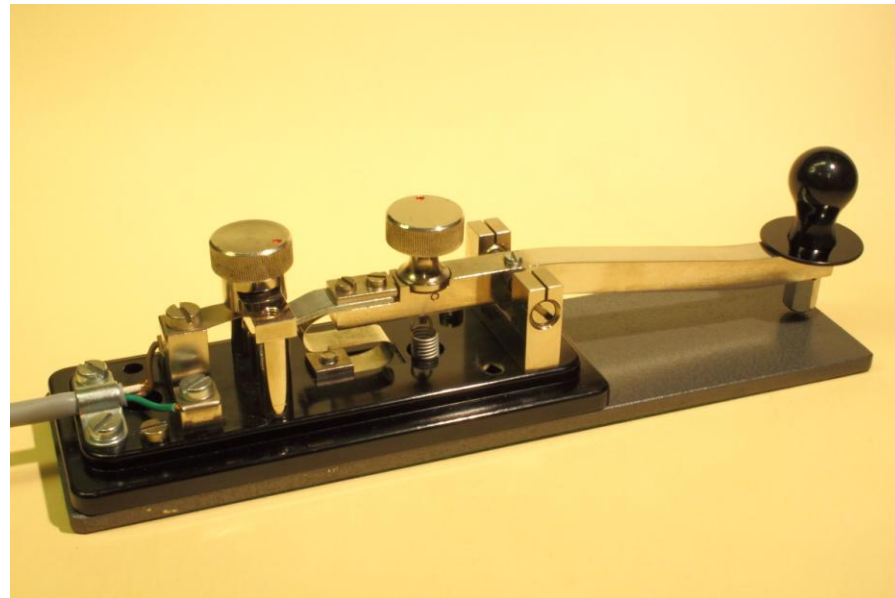

M. P. PEDERSEN (AMPLIDAN)

OZ8SO

TELEGRAPH KEY COLLECTION

THIS KEY WAS MADE BY DANISH COMPANY M. P. PEDERSEN, WHO LATER SOLD THE PRODUCTION RIGHTS TO AMPLIDAN A/S. THE LOGO ON THE COVER DISAPPERED THEN. (AMPLIDAN TYPE 50713)
THE KEY HAS A BLACK BAKELITE COVER AND HAMMERITE GREY STEEL BASE.